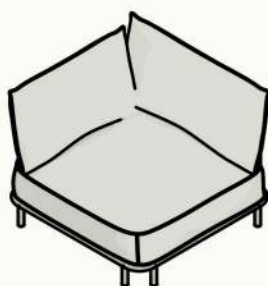

CORNER MODULE
€1.950