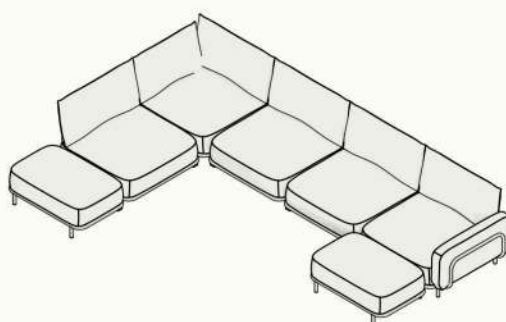

BASE MODULE

Designed to be versatile, it can stand beautifully on its own or connect seamlessly with other modules to create a tailored lounge configuration.

CORNER MODULE

Perfect for maximizing space and creating cozy, inviting arrangements, the corner module transforms your sofa into a sectional.

A

B

C

D

E

F

RRP - ex VAT

A (220 x 95 cm) - €4.600  
D (300 x 255 cm) - €8.500

B (315 x 160 cm) - €7.200  
E (395 x 255 cm) - €11.100

C (300 x 205 cm) - €8.200  
F (445 x 255 cm) - €13.050

GET IN TOUCH

Questions, comments or suggestions relating to a product on our website? Feel free to get in touch with us!