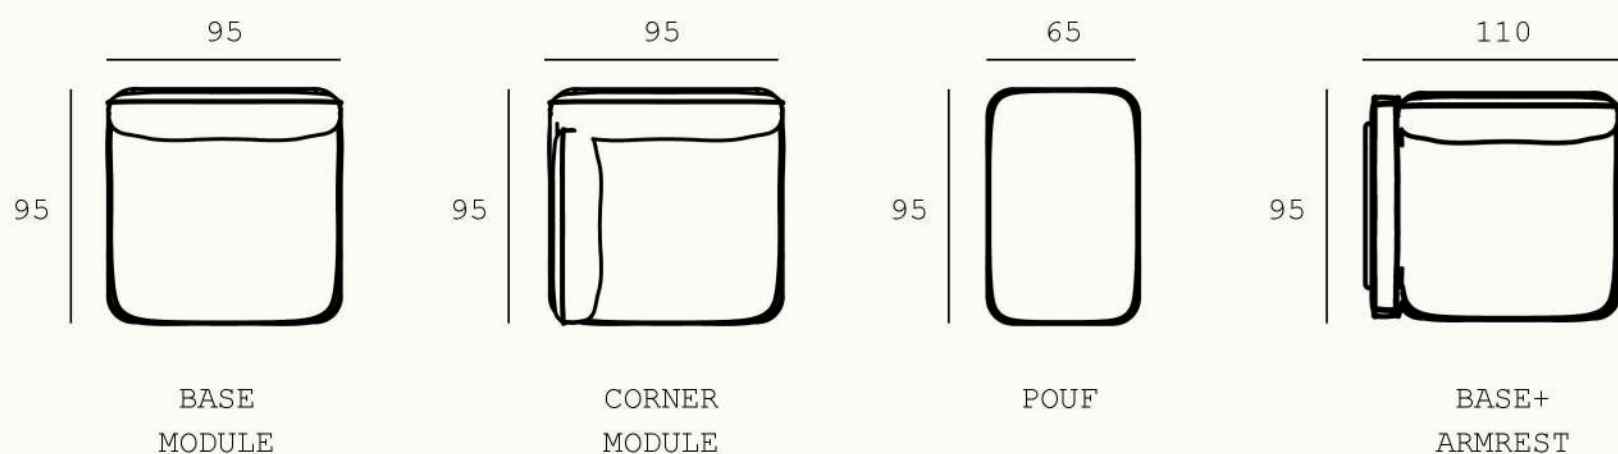

SPECIFICATIONS