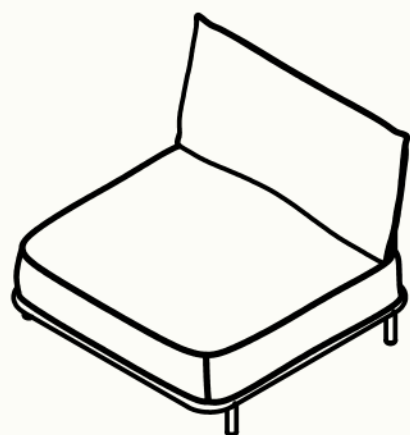

### RECYCLED TEXTILES

Sustainable design & powder-coated steel frame

Built to endure, thoughtfully crafted for the planet. The Lounge combines recycled fabrics with a durable powder-coated steel frame, offering lasting strength, timeless design, and a more sustainable outdoor lifestyle.

BASE MODULE

Designed to be versatile, it can stand beautifully on its own or connect seamlessly with other modules to create a tailored lounge configuration.

CORNER MODULE

Perfect for maximizing space and creating cozy, inviting arrangements, the corner module transforms your sofa into a sectional.