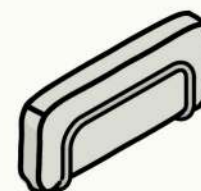

GET INSPIRED

recommended retail prices - ex VAT

ELEMENTS

BASE MODULE  
€1.650

CORNER MODULE  
€1.950

POUF  
€950

ARMREST  
€650

CONFIGURATIONS