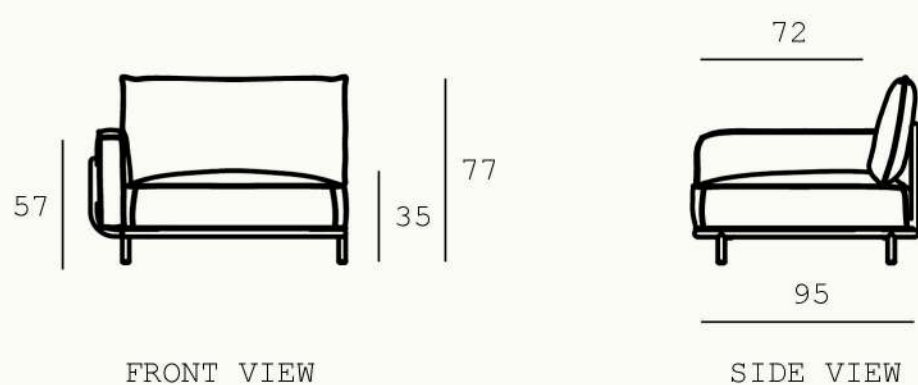

SPECIFICATIONS