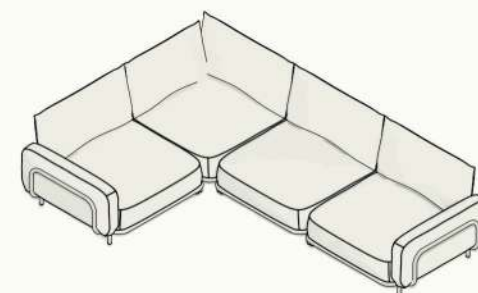

BASE MODULE

Designed to be versatile, it can stand beautifully on its own or connect seamlessly with other modules to create a tailored lounge configuration.

CORNER MODULE

Perfect for maximizing space and creating cozy, inviting arrangements, the corner module transforms your sofa into a sectional.

GET INSPIRED

recommended retail prices - ex VAT

ELEMENTS

BASE MODULE  
€1.650

CORNER MODULE  
€1.950

POUF  
€950

ARMREST  
€650

CONFIGURATIONS

A

B

C

D

E

F

RRP - ex VAT

A (220 x 95 cm) - €4.600  
D (300 x 255 cm) - €8.500

B (315 x 160 cm) - €7.200  
E (395 x 255 cm) - €11.100

C (300 x 205 cm) - €8.200  
F (445 x 255 cm) - €13.050

GET IN TOUCH

Questions, comments or suggestions relating to a product on our website? Feel free to get in touch with us!