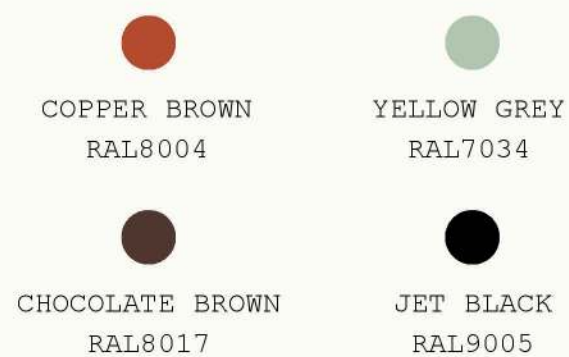

BASE STRUCTURE

Powder Coated Steel