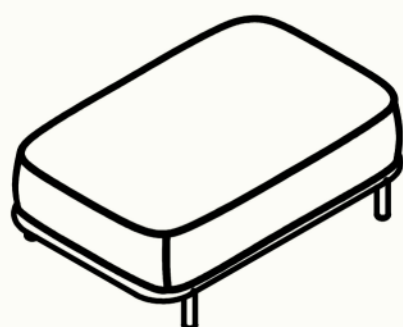

BASE MODULE

Designed to be versatile, it can stand beautifully on its own or connect seamlessly with other modules to create a tailored lounge configuration.

CORNER MODULE

Perfect for maximizing space and creating cozy, inviting arrangements, the corner module transforms your sofa into a sectional.

POUF

Can serve as extra seating, a footrest, or even a casual coffee table. Lightweight and easy to move, it adds both functionality and playful freedom to your lounge setup.

ARMREST

Enhances comfort while giving the sofa a defined, finished look. Use it as a single accent or pair it on both sides to create a classic framed silhouette.