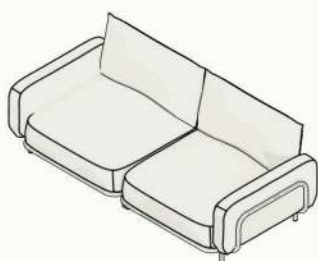

BASE MODULE

Designed to be versatile, it can stand beautifully on its own or connect seamlessly with other modules to create a tailored lounge configuration.

CORNER MODULE

Perfect for maximizing space and creating cozy, inviting arrangements, the corner module transforms your sofa into a sectional.

GET INSPIRED

recommended retail prices - ex VAT

ELEMENTS

BASE MODULE  
€1.650

CORNER MODULE  
€1.950

POUF  
€950

ARMREST  
€650

CONFIGURATIONS

A

B

C

D

E

F

RRP - ex VAT

A (220 x 95 cm) - €4.600  
D (300 x 255 cm) - €8.500