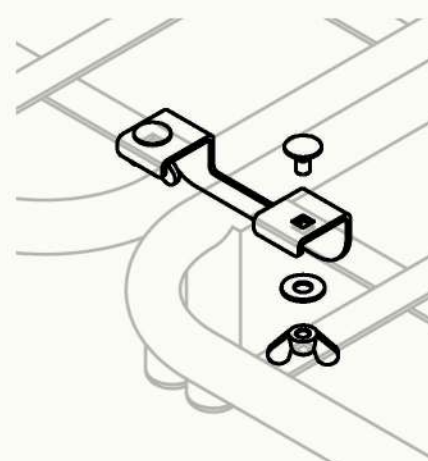

TOOL-FREE MODULE CONNECTION