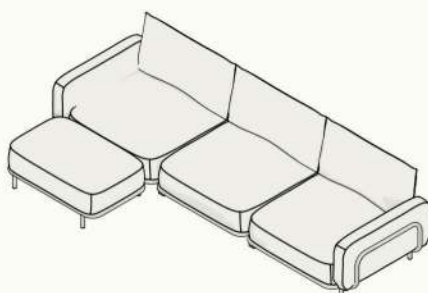

BASE MODULE

Designed to be versatile, it can stand beautifully on its own or connect seamlessly with other modules to create a tailored lounge configuration.

CORNER MODULE

Perfect for maximizing space and creating cozy, inviting arrangements, the corner module transforms your sofa into a sectional.

GET INSPIRED

recommended retail prices - ex VAT

ELEMENTS

BASE MODULE  
€1.650

CORNER MODULE  
€1.950

POUF  
€950

ARMREST  
€650

CONFIGURATIONS

A

B

C

D

E

F

RRP - ex VAT

A (220 x 95 cm) - €4.600  
D (300 x 255 cm) - €8.500

B (315 x 160 cm) - €7.200  
E (395 x 255 cm) - €11.100

C (300 x 205 cm) - €8.200  
F (445 x 255 cm) - €13.050

GET IN TOUCH

Questions, comments or suggestions relating to a product on our website? Feel free to get in touch with us!