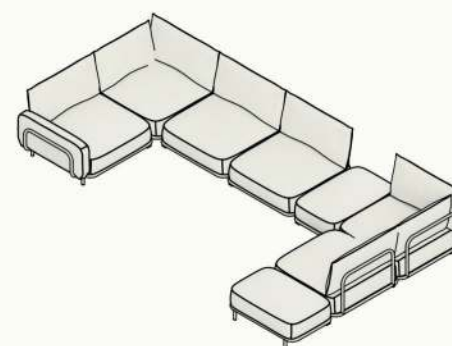

BASE MODULE

Designed to be versatile, it can stand beautifully on its own or connect seamlessly with other modules to create a tailored lounge configuration.

CORNER MODULE

Perfect for maximizing space and creating cozy, inviting arrangements, the corner module transforms your sofa into a sectional.

GET INSPIRED

recommended retail prices - ex VAT

ELEMENTS

BASE MODULE  
€1.650

CORNER MODULE  
€1.950

POUF  
€950

ARMREST  
€650

CONFIGURATIONS

A

B

C

D

E

F

RRP - ex VAT

A (220 x 95 cm) - €4.600  
D (300 x 255 cm) - €8.500

B (315 x 160 cm) - €7.200  
E (395 x 255 cm) - €11.100

C (300 x 205 cm) - €8.200  
F (445 x 255 cm) - €13.050

GET IN TOUCH

Questions, comments or suggestions relating to a product on our website? Feel free to get in touch with us!