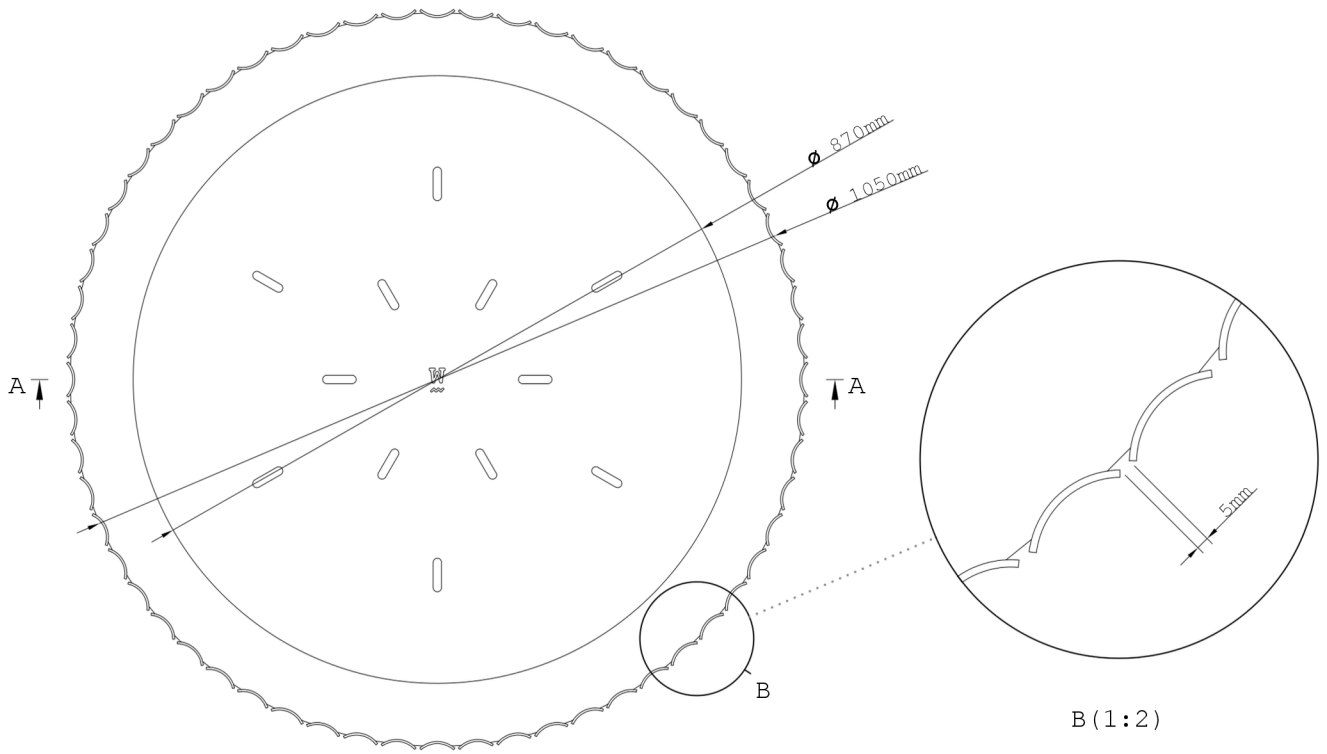

GET IN TOUCH

Questions, comments or suggestions relating to a product on our website? Feel free to get in touch with us!