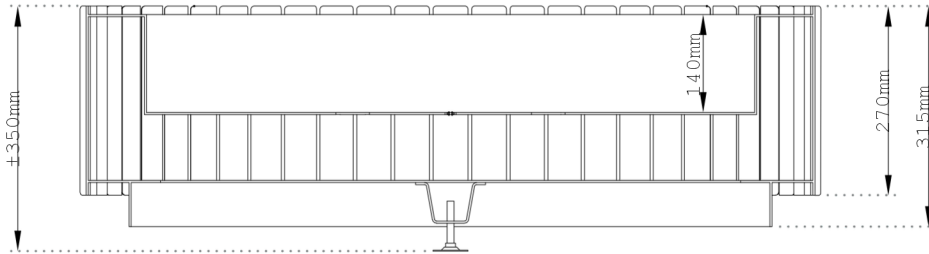

GET IN TOUCH

Questions, comments or suggestions relating to a product on our website? Feel free to get in touch with us!