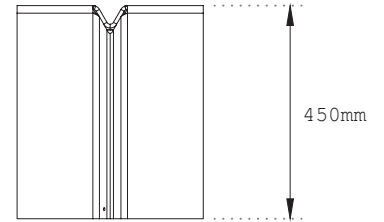

CONTACT

Questions, comments or suggestions relating to a product on our website? Feel free to get in touch with us!

Wünder – Ovenhoek 5, 8800 Roeselare, Belgium
+32 51 79 17 31 – info@wunder.be