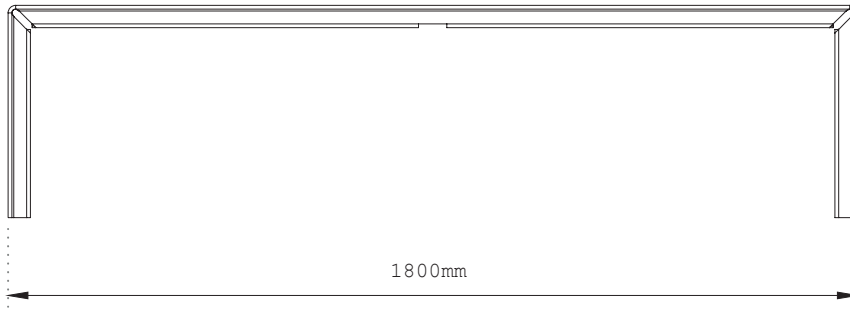

CONTACT

Questions, comments or suggestions relating to a product on our website? Feel free to get in touch with us!

Wünder – Ovenhoek 5, 8800 Roeselare, Belgium
+32 51 79 17 31 – info@wunder.be