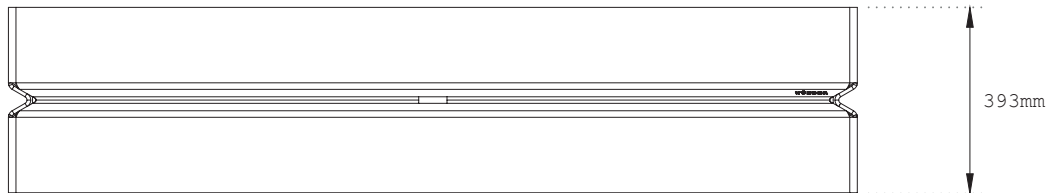

CONTACT

Questions, comments or suggestions relating to a product on our website? Feel free to get in touch with us!

Wünder – Ovenhoek 5, 8800 Roeselare, Belgium
+32 51 79 17 31 – info@wunder.be