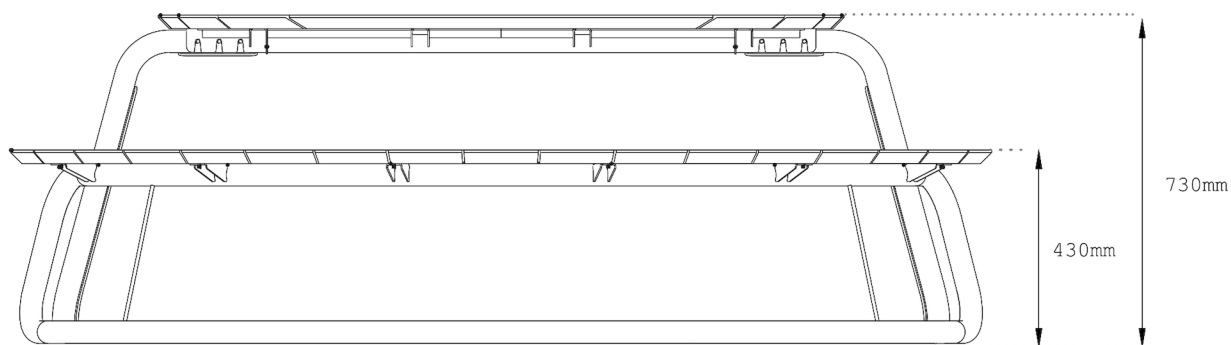

GET IN TOUCH

Questions, comments or suggestions relating to a product on our website? Feel free to get in touch with us!