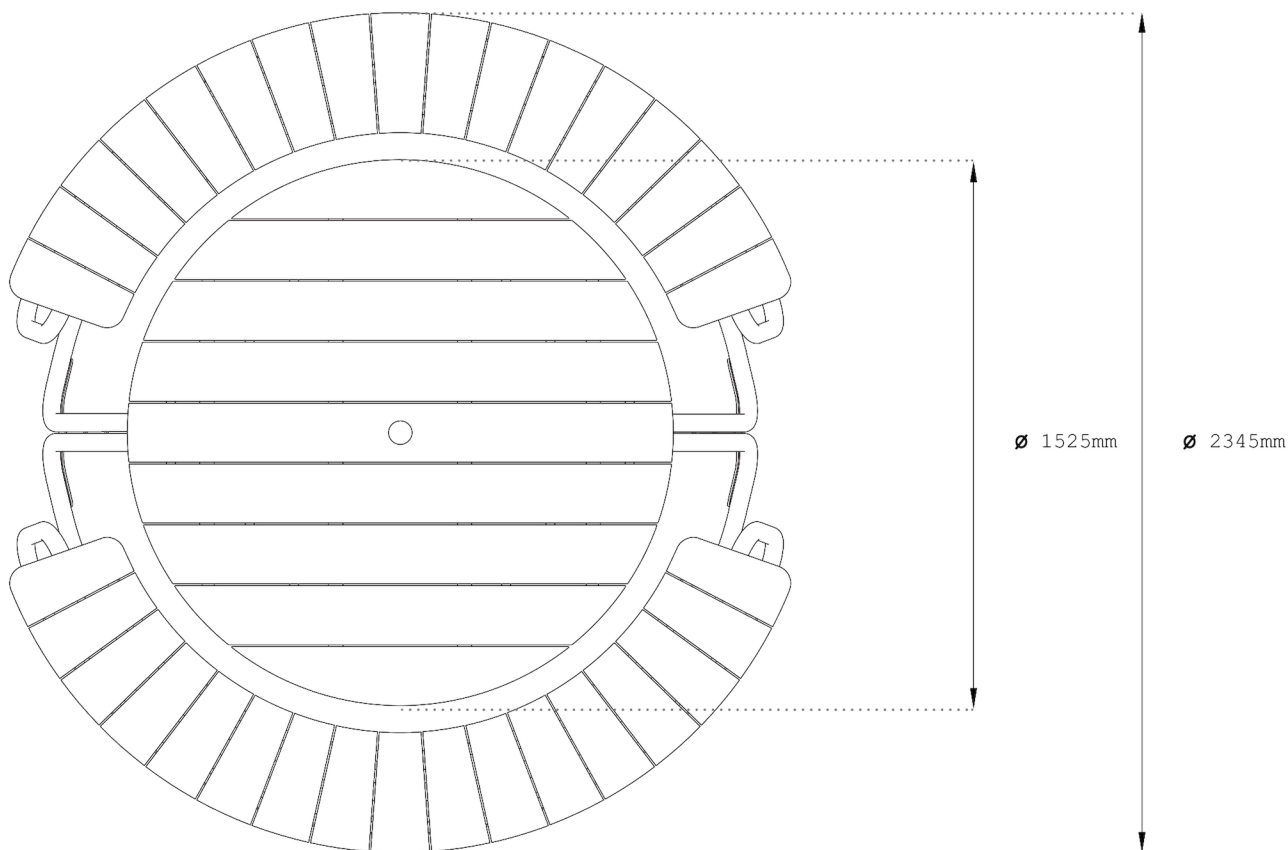

GET IN TOUCH

Questions, comments or suggestions relating to a product on our website? Feel free to get in touch with us!